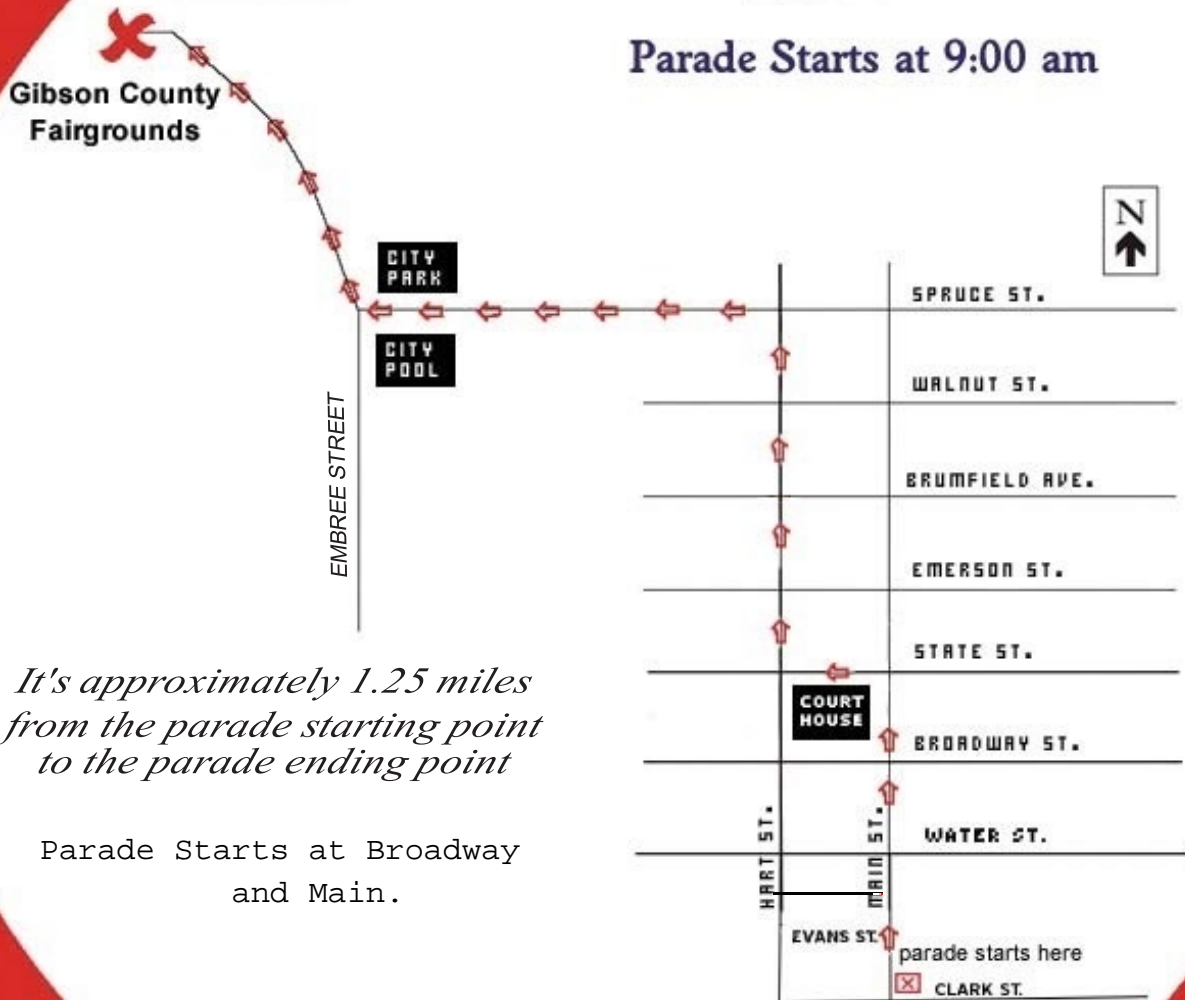

2024

PARADE MAP

Parade Starts at 9:00 am

Parade Ends at
North Gate

*It's approximately 1.25 miles
from the parade starting point
to the parade ending point*

Parade Starts at Broadway
and Main.

138th Labor Day Association Parade

September 2, 2024

9am Central / 10am Eastern

Princeton, IN